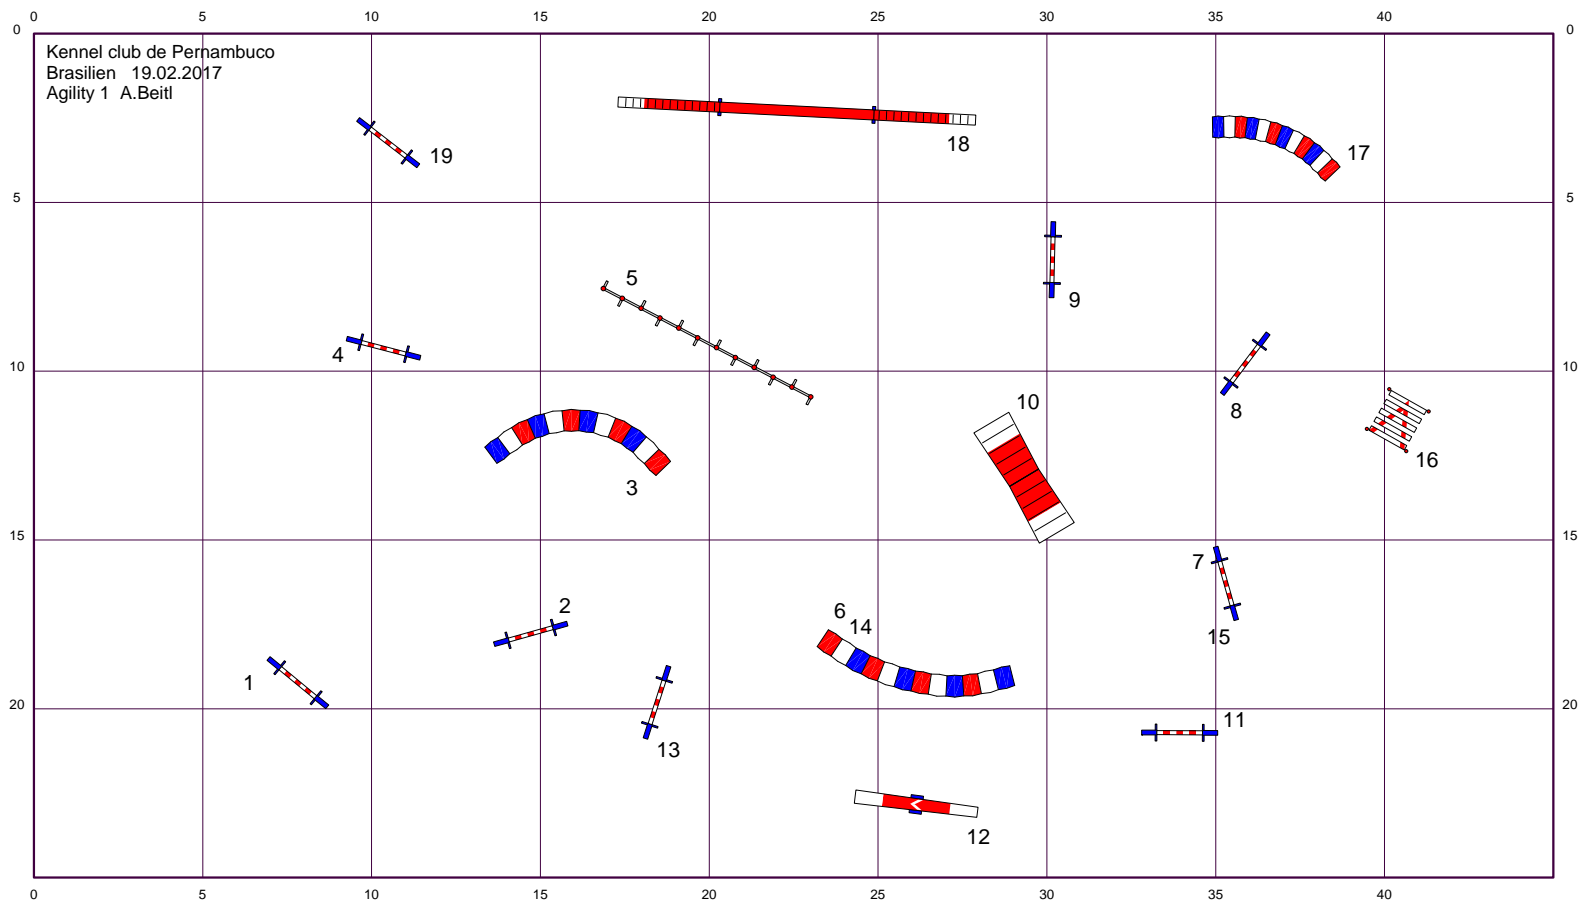

Agility Blues

Agility Blues

Agility Blues

Agility Blues

202 m