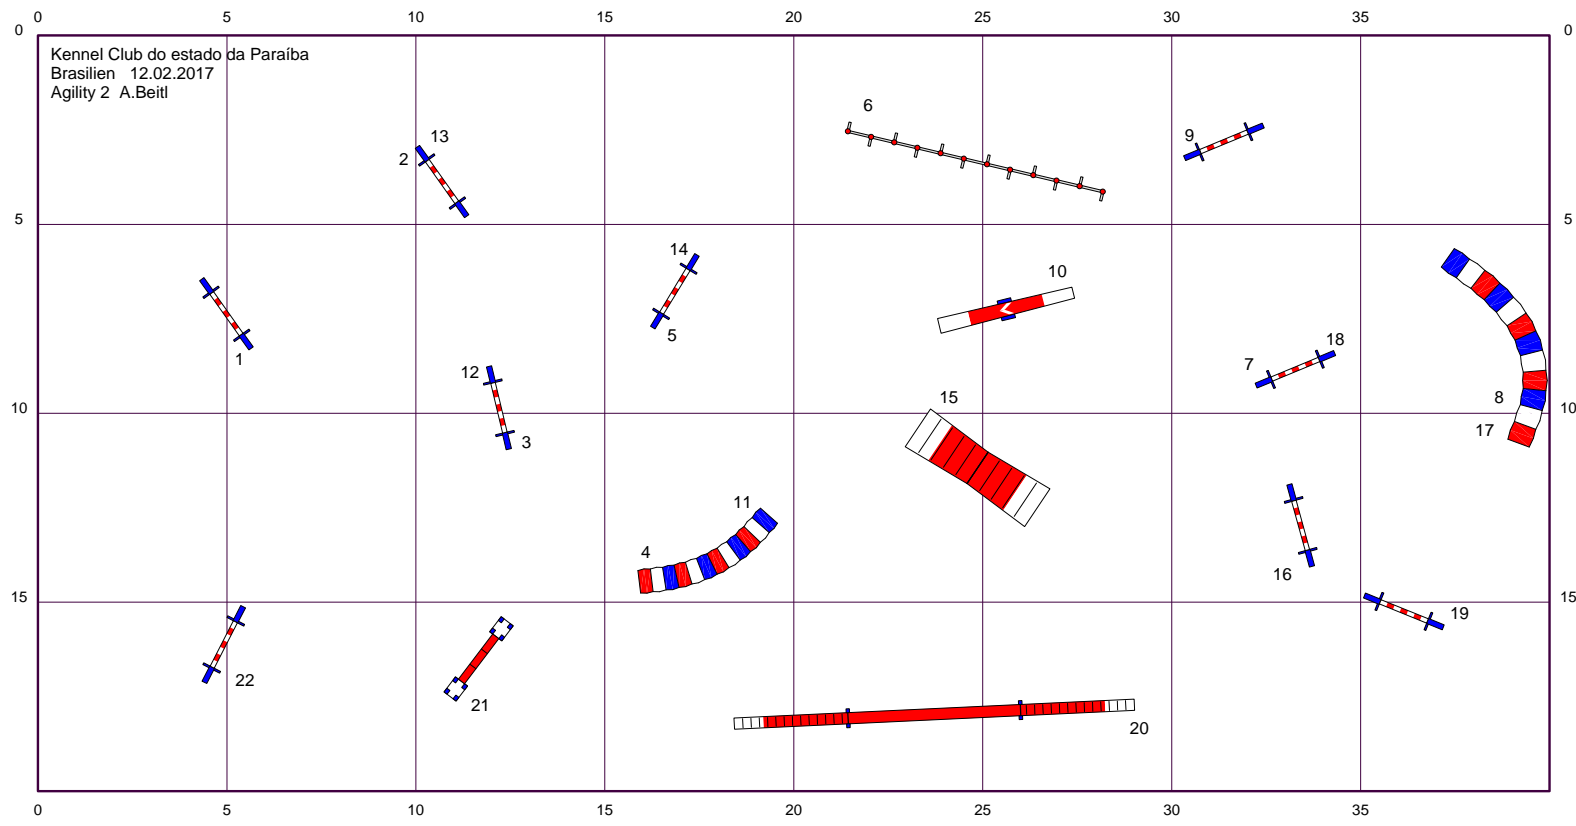

Agility Blues

Agility Blues

Agility Blues

Agility Blues

202 m