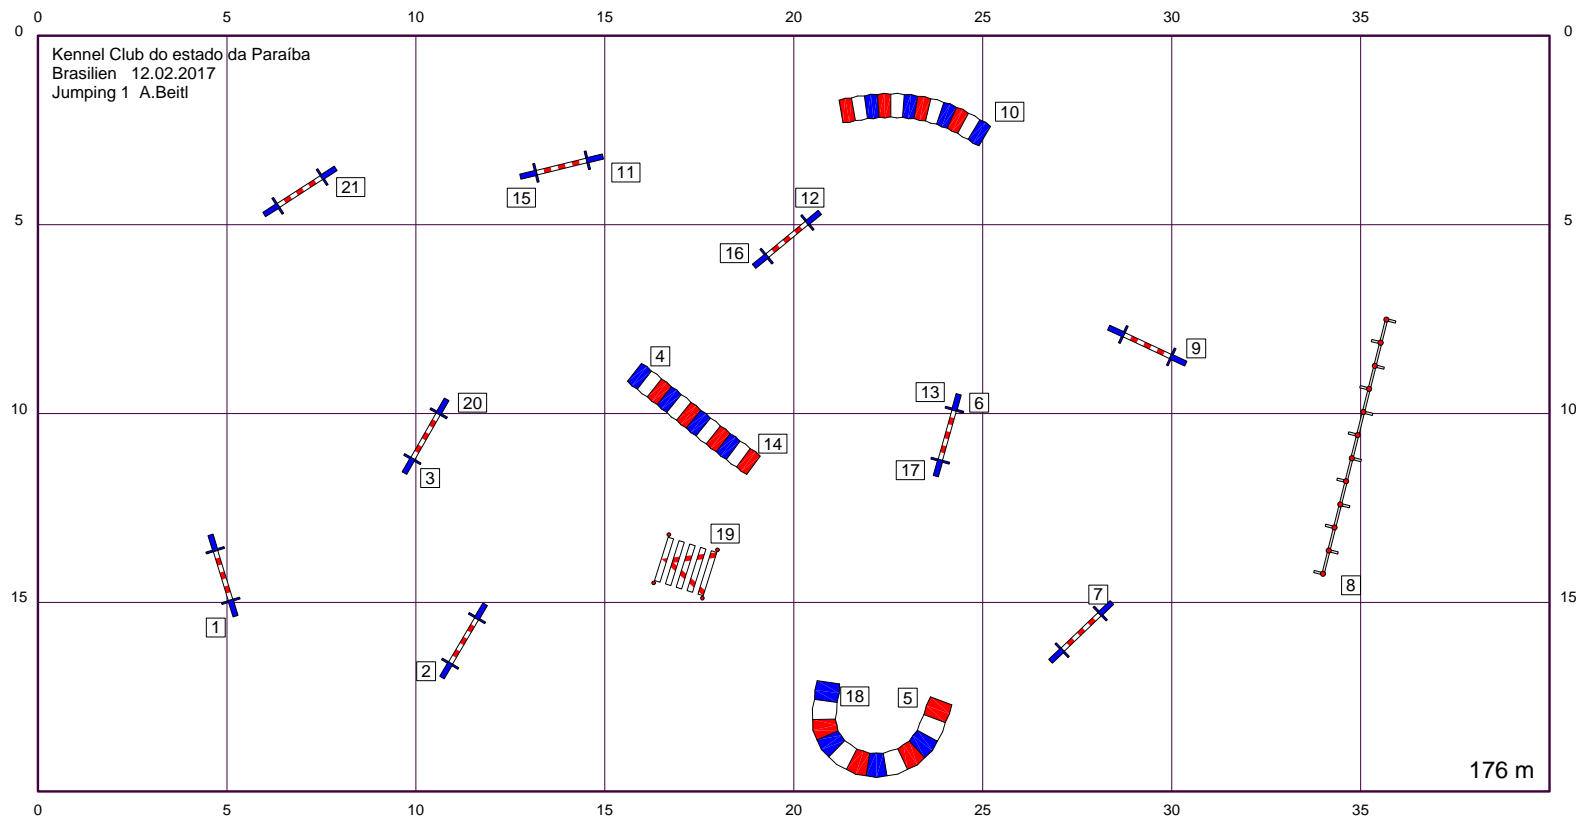

Agility Blues

Agility Blues

Agility Blues

Agility Blues

202 m