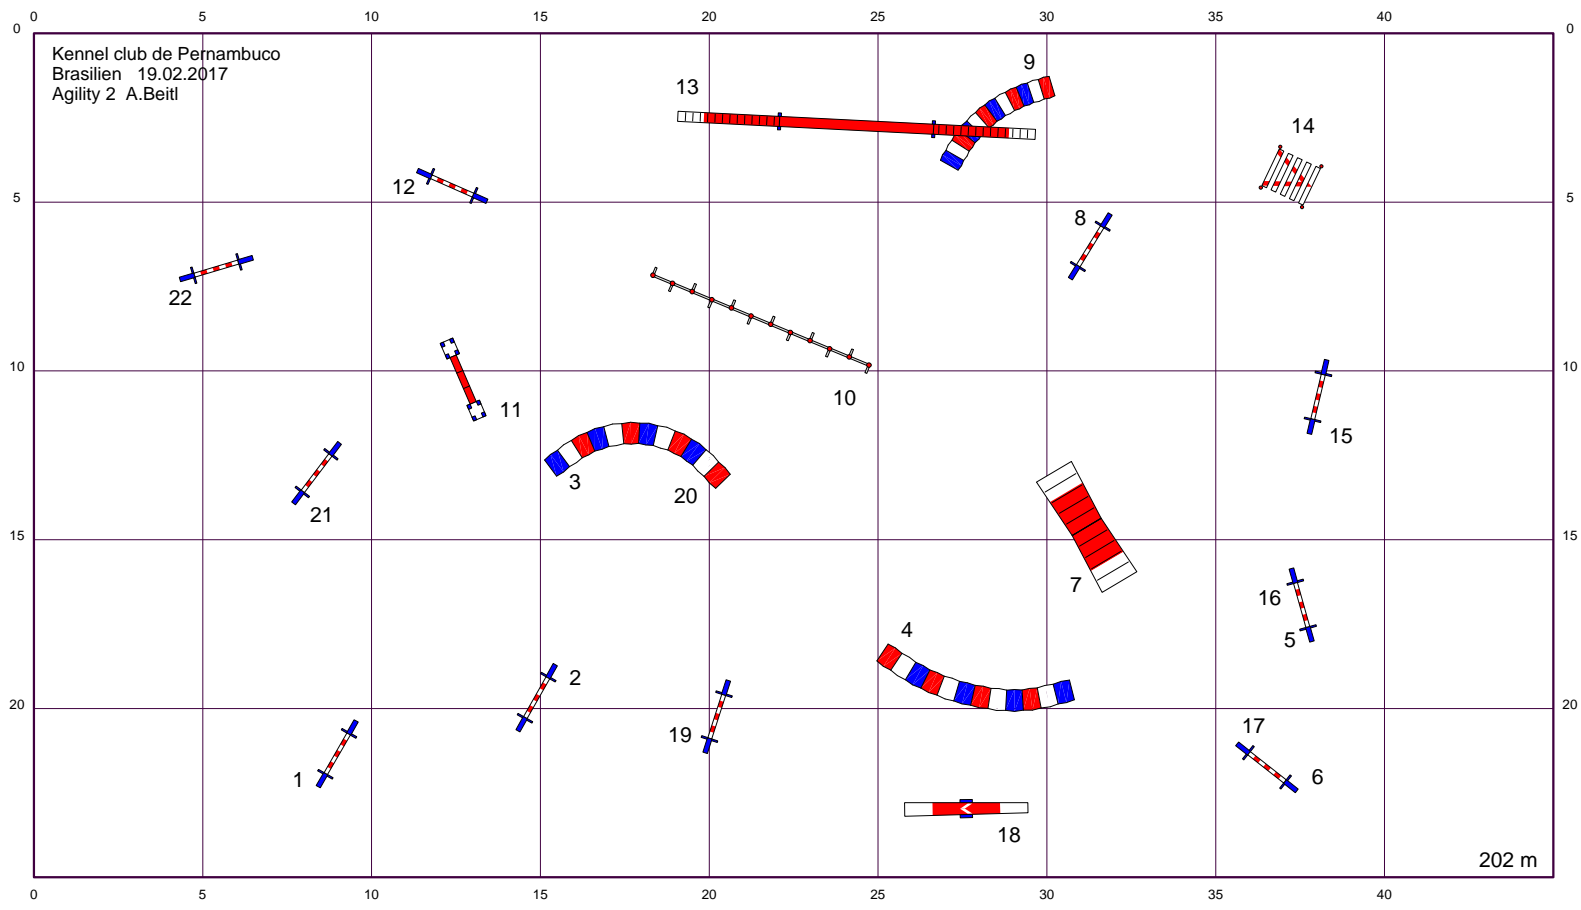

Agility Blues

Agility Blues

Agility Blues

Agility Blues

202 m